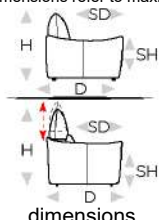

Mechanisms: versions with lift-up headrests are equipped with a mechanism that allows headrests to be manually lifted. The height of the model with lifted headrest is 117 cm.

Standard feet: PVC with anti-slip rubber, h. 3.5 cm.

Please note: for not removable models, only one colour fabric covers are available.

* Deluxe, Fabrics and microfibers are not available for the U.K. - USA/CA - IE market.

sun_650

SUN_PT

Feet

PVC H3

Ottoman

We reserve the right to amend materials, covers and product dimensions shown on the data sheet, for production purposes and without prior notice. The line drawings, graphic information, dimensions, and volume provided are approximate and may vary due to the tolerances allowed in the production process with a view to improvements. The following maximum load values are recommended under normal use: armchairs max. 120 kg, 2-seater sofas max. 200 kg (2x100 kg), 3-seater sofas max. 240 kg (3x80 kg). Exceeding the recommended load may cause a structural failure of the sofa/armchair or its components.

↑ fold following the dotted line ↑

N_SUN

NICOLETTIHOME

L Length - H Height - D Depth - SH Seat Height - SD Seat Depth
Dimensions refer to maximum sizes of the version with closed mechanism (where available).

↓ fold following the dotted line ↓

↑ fold following the dotted line ↑

N_SUN

 NICOLETTIHOME

L Length - H Height - D Depth - SH Seat Height - SD Seat Depth
 Dimensions refer to maximum sizes of the version with closed mechanism (where available).